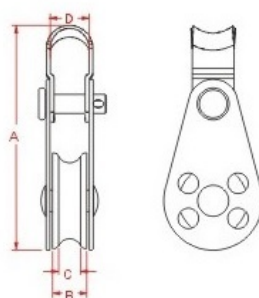

SISO A/S

Mileparken 11
DK-2740 Skovlunde
Denmark
VAT: DK 24786013

Phone +45 45 830 900

www.siso.dk
siso@siso.dk

Danske Bank
Nytorv Branch
Copenhagen
SWIFT: DABADKKK

Account no.
4180 3112 112936
IBAN Account
DK7230003112112936